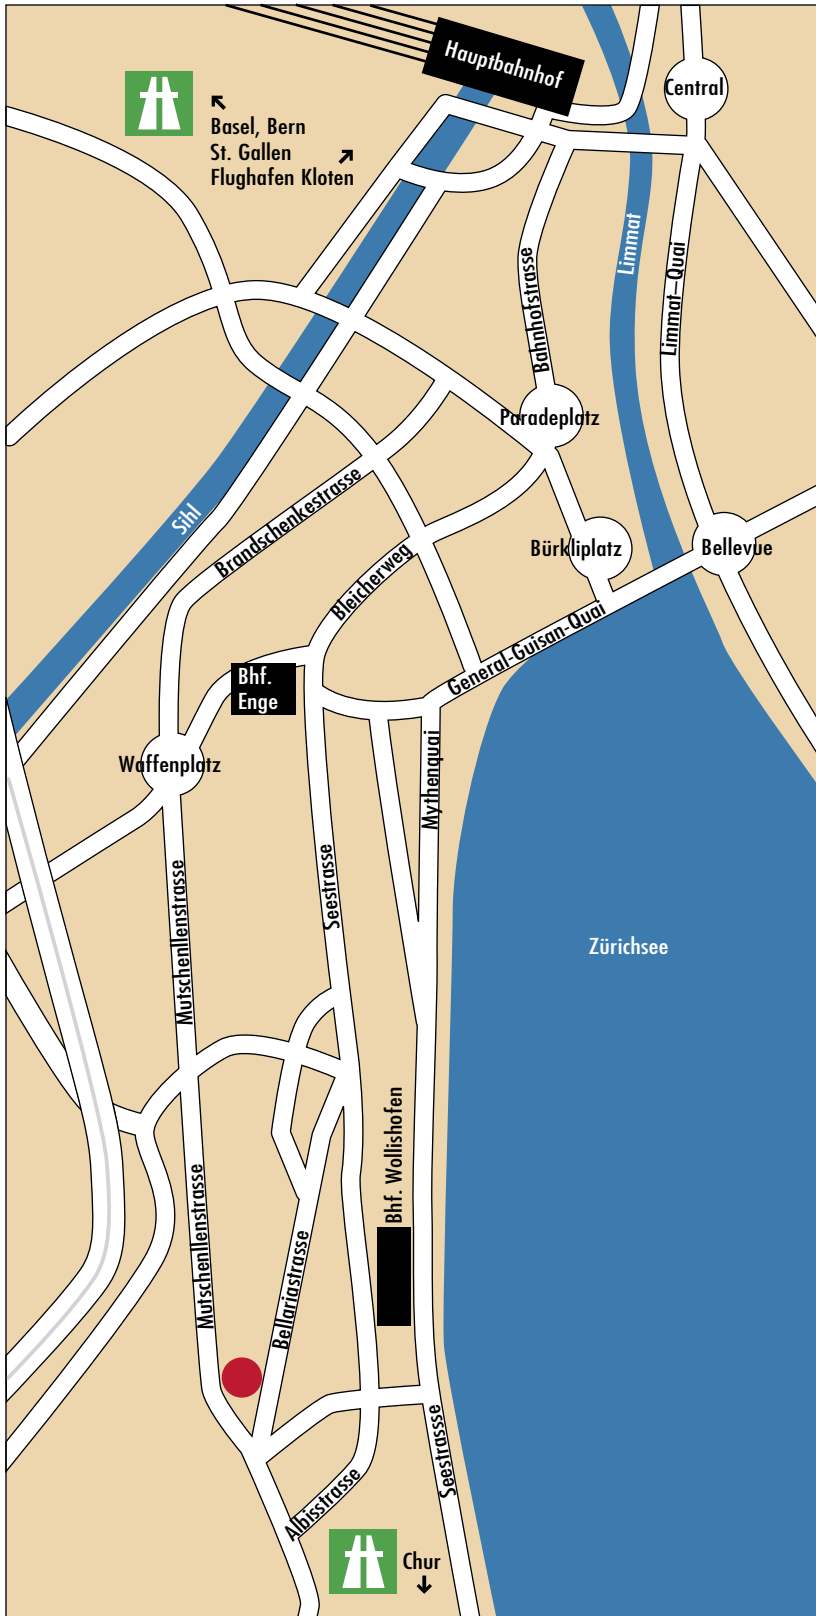

How to get to our Zurich offices

With public transport:

from Zurich main station or Zurich Enge

S24, S8 to Bahnhof Wollishofen

Tram N° 7, towards Wollishofen, to Bahnhof Wollishofen or Morgental

from Bahnhof Wollishofen on foot via Staubstrasse to Bellariastrasse

from Morgental tram stop on foot via Mutschellenstrasse to Bellariastrasse

Bus N° 33 or 66 to Jugendherberge (youth hostel)

By car:

access to Bellariastrasse from all directions is through the Mutschellenstrasse

from highway exit Wollishofen (A3) follow signs to Zurich until the Morgental tram stop, turn left into the Mutschellenstrasse, go straight for 200 m into the Bellariastrasse

Parking:

public parking spaces (blue Zone) along the Mutschellen- and Bellariastrasse